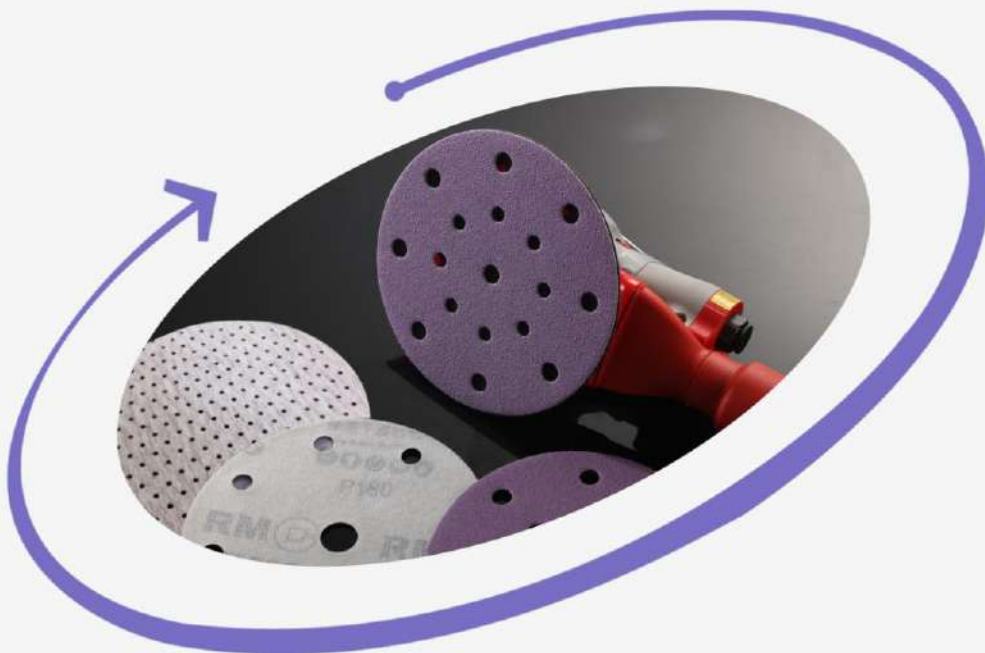

## AP50M

AP50M is a product with special backing paper and grain, provides a fast cut, long life and professional results, can be widely used in sanding automobile, electron, special material and so on.