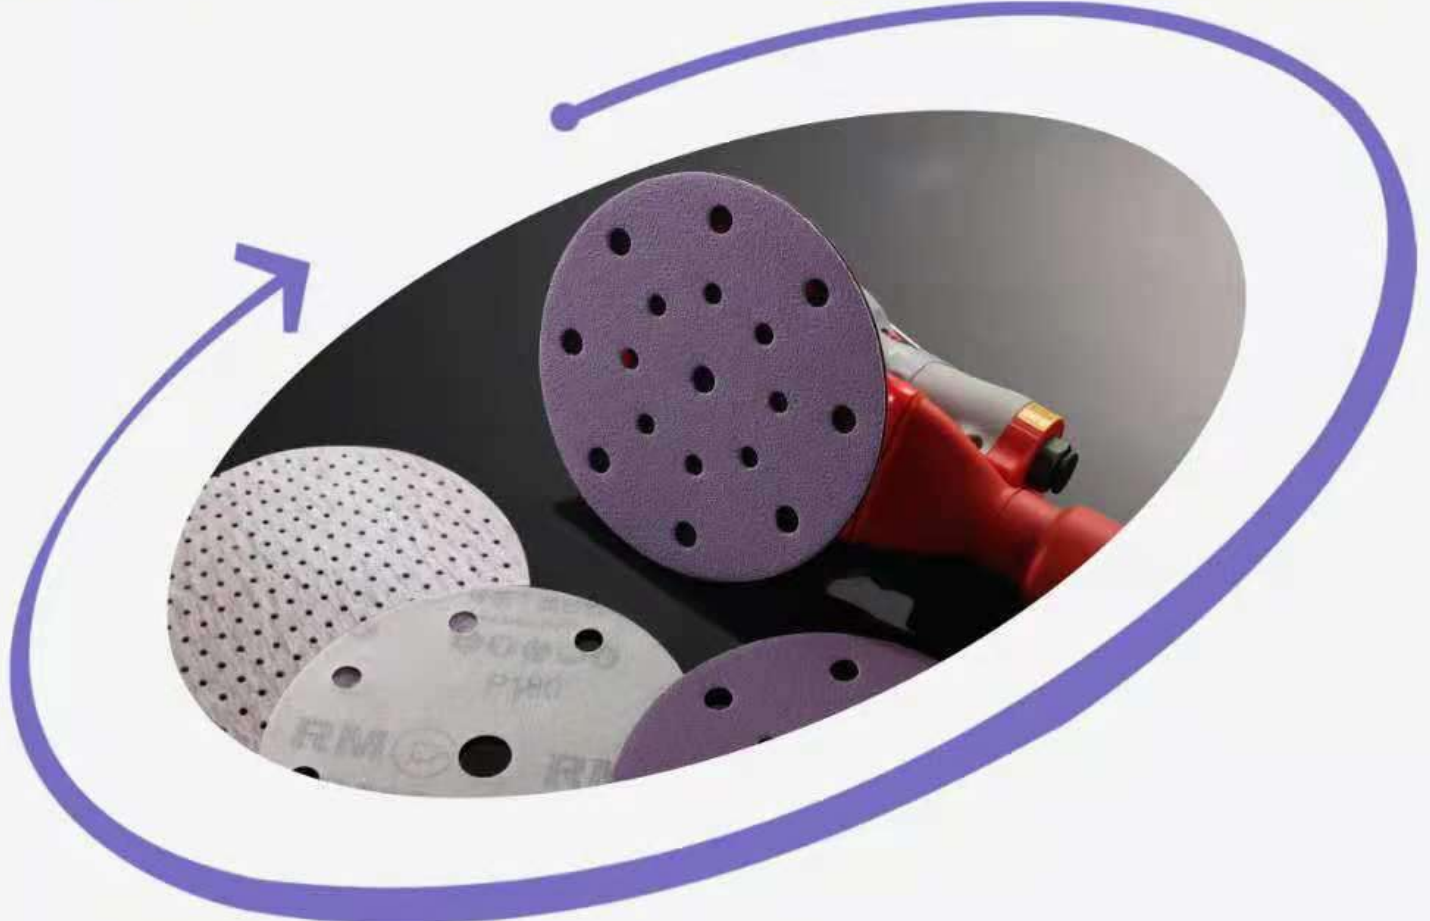

Faster Sanding

Aggressive Performance

High Efficient