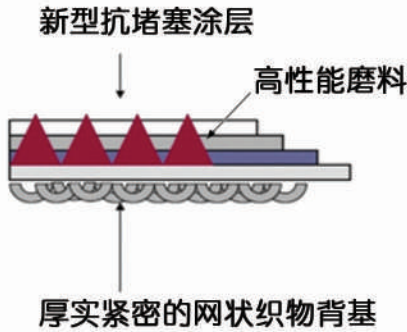

CG-V

● 产品结构设计: