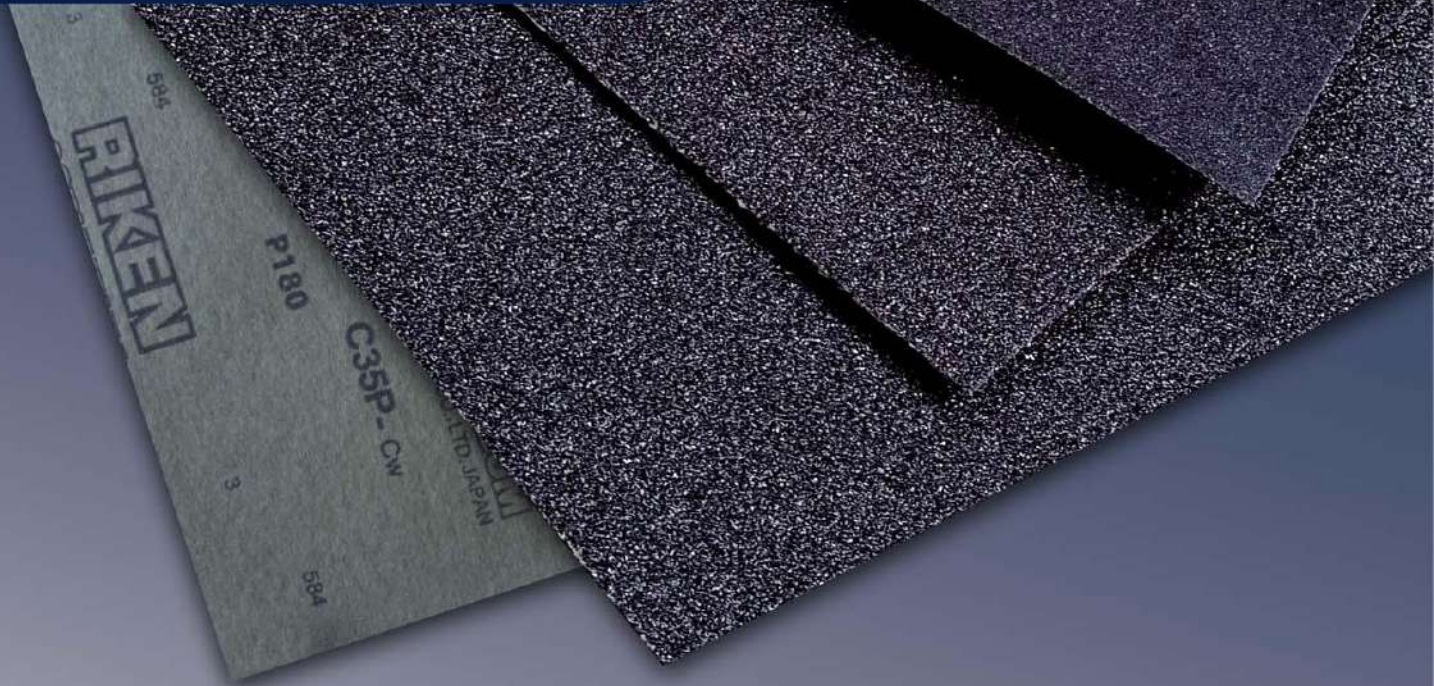

C35P

RMC

淄博理研泰山涂附磨具有限公司
ZIBO RIKEN MT COATED ABRASIVES CO.,LTD.

Wet & Dry abrasive paper

C35P 乳胶纸耐水砂纸

Application:

Waterproof abrasive paper (latex impregnated) for wet and dry sanding. The inherent flexibility allows contour of irregular surfaces. Usually used in wet sanding of paints, primes, surfaces of the automobile industries, mechanical components and precision instrument.