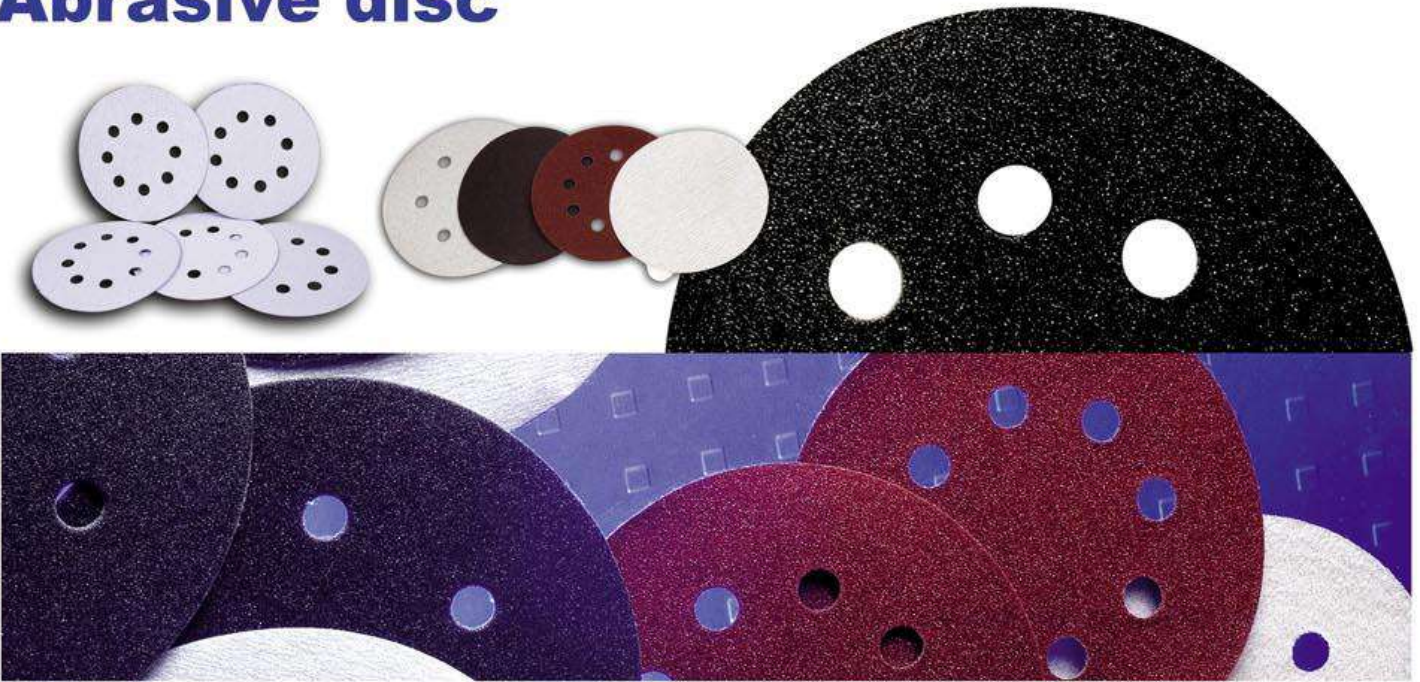

Abrasive disc

VELCRO & PSA ABRASIVE DISC

Type	Abrasive material	Resin	Backing	Grit	Applications						
					Auto Repair	Welding point	wood Bamboo ware	Paint	Marble	Rim	Metal
A35PM	A	R/R	Cwt	P60~P1000	•		•			•	
AP45M	A	R/R	Dwt	P60~P240		•					
AP23M	A	R/R	Bwt	P150~P600	•					•	
CP57	C	R/R	Ewt	P40~P600			•		•		
AP57	A	R/R	Ewt	P40~P600			•				•
C14PM	C	R/R	Awt	P150~P1000			•	•			
C35P	C	R/R	Cwt	P60~P2500	•						•

Add: B523, No.135 Zhengtong Road, New&High Industrial Zone, Zibo, Shandong, 255086, China.

Tel: 0086-533-3587295

Fax: 0086-533-3583955

Http://www.rikenmt.com